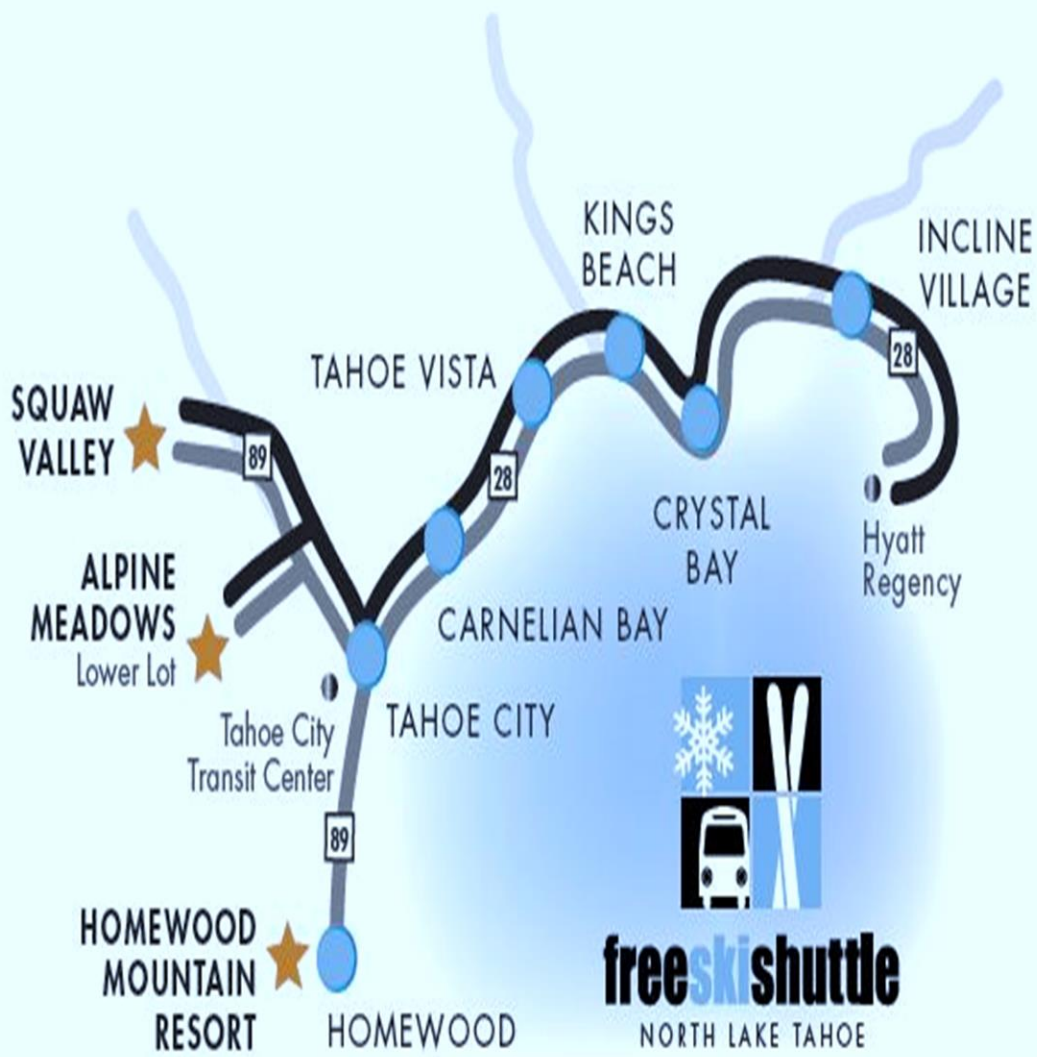

BUS ONE   **BUS TWO**

HYATT REGENCY · INCLINE VILLAGE
SQUAW VALLEY · ALPINE MEADOWS
HOMWOOD

HYATT REGENCY · INCLINE VILLAGE
SQUAW VALLEY · ALPINE MEADOWS